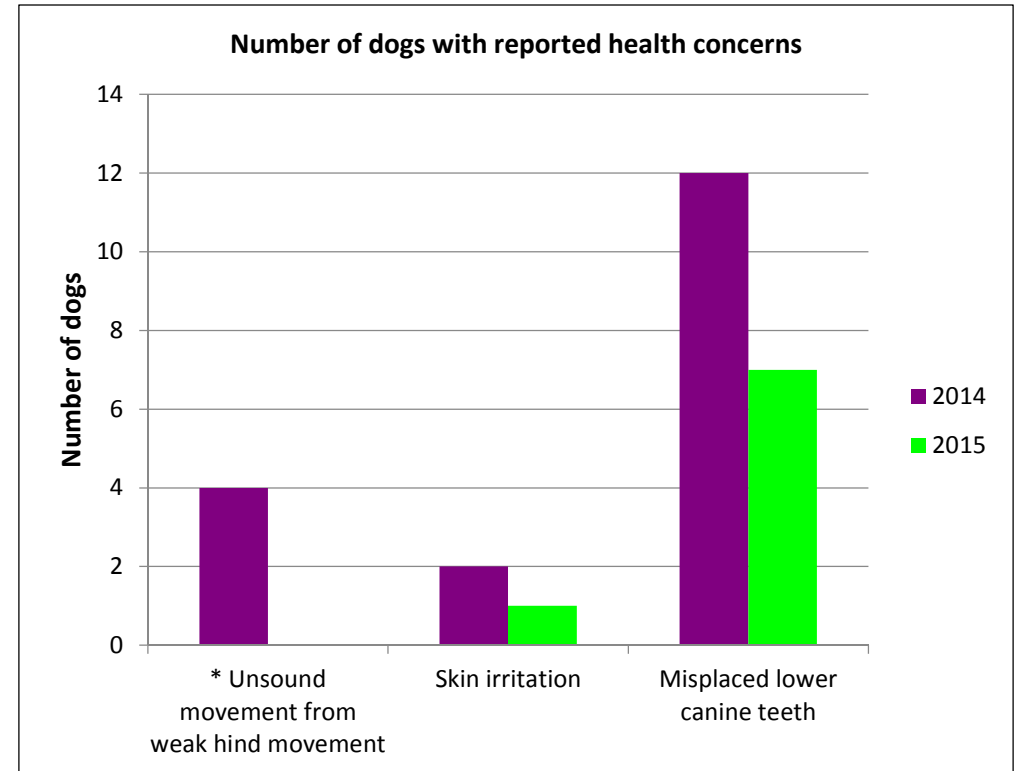

FIT FOR FUNCTION BREED WATCH

West Highland White Terrier

The following list of BreedWatch Points were collated from Judges Health Monitoring Forms between 01/01/2015 to 31/12/2015. The below displays the points of concern and the judges breed health monitoring score. Please note that some dogs may be present at several shows.

Breed Watch Points of Concern

Skin irritation
Misplaced lower canine teeth

Information/Commentary

Total Dogs shown in 2014
Total Dogs shown in 2015
Judges Reports Received
Average Dogs Shown
Newly Reported Issues by Judges