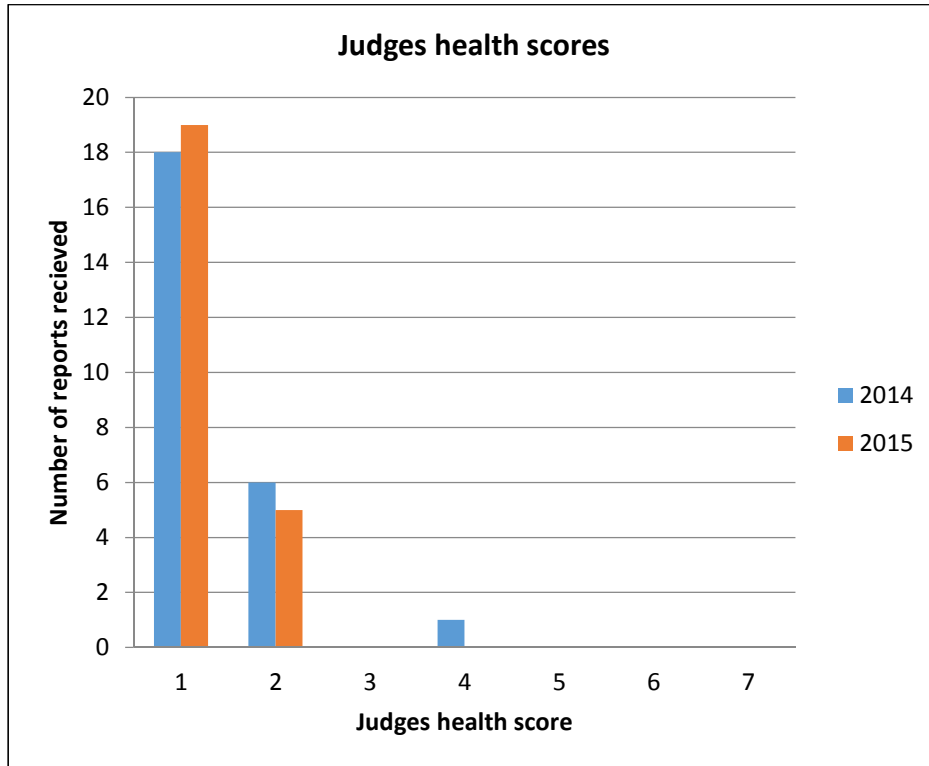

FIT FOR FUNCTION BREED WATCH

West Highland White Terrier

The following list of BreedWatch Points were collated from Judges Health Monitoring Forms between 01/01/2015 to 31/12/2015. The below displays the points of concern and the judges breed health monitoring score. Please note that some dogs may be present at several shows.

Breed Watch Points of Concern

Skin irritation
Misplaced lower canine teeth

Information/Commentary

Total Dogs shown in 2014
Total Dogs shown in 2015
Judges Reports Received
Average Dogs Shown
Newly Reported Issues by Judges